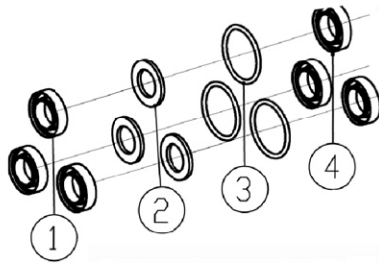

OIL SEAL KIT		
ITEM	QTY	DESCRIPTION
1	3	SEAL, OIL

16 PART NO. 7106627

WATER SEAL KIT		
ITEM	QTY	DESCRIPTION
1	3	HIGH PRESSURE SEAL
2	3	BACK RING
3	3	O-RING
4	3	LOW PRESSURE SEAL