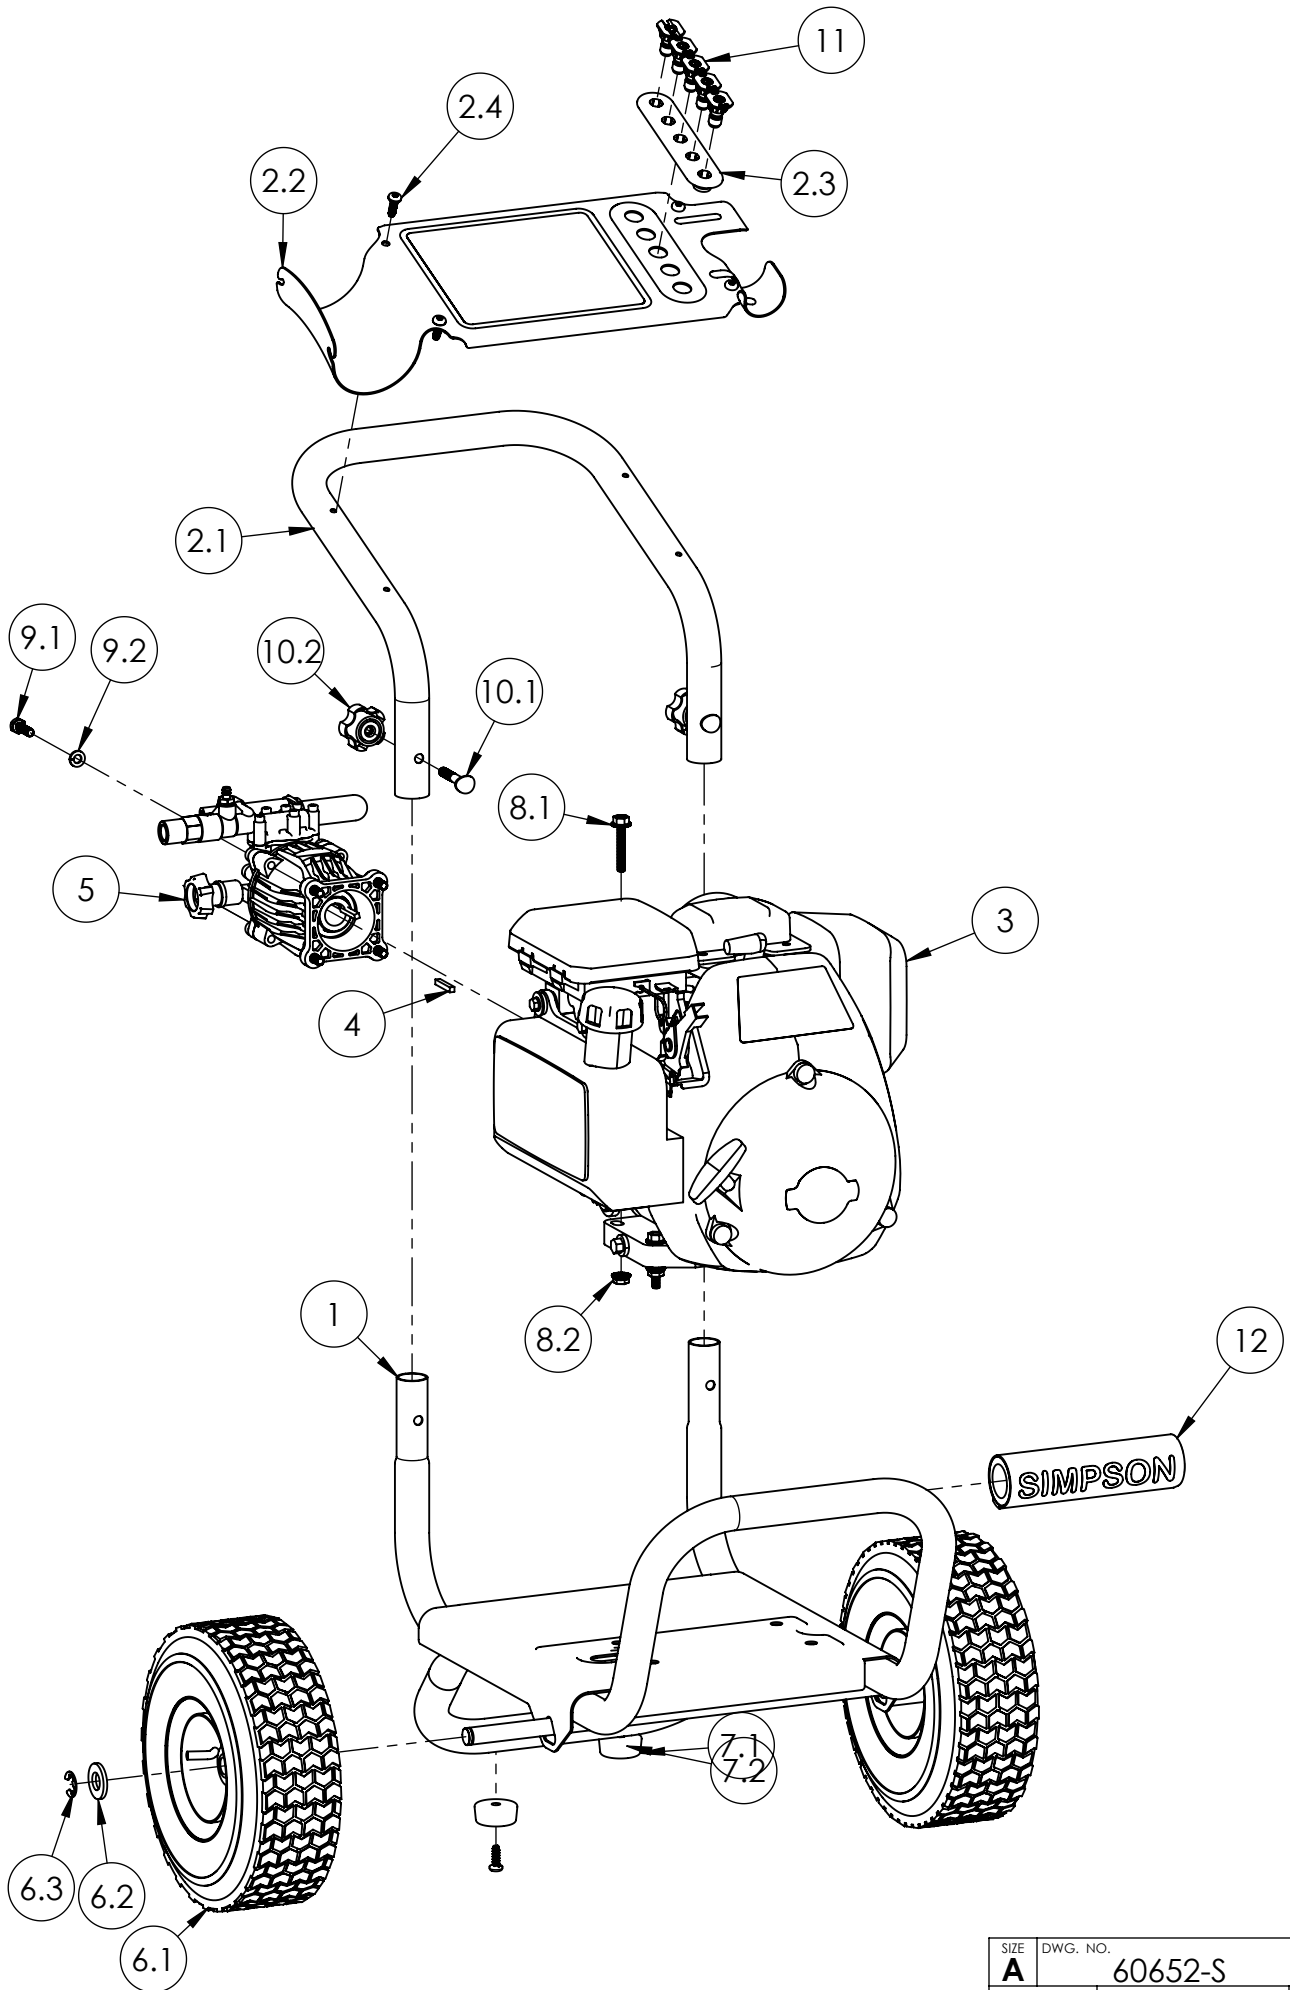

SIZE	DWG. NO.	REV.
A	60652-S	A
SCALE: N/A	ECN# DC14-0100	SHEET 2 OF 9