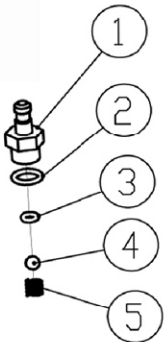

TORQUE SPECIFICATIONS			
ITEM	FT-LB	IN-LB	N-M
22	13	159	18
25	16	195	22
26	18	221	25
27	13	159	18
31	13	159	18
33	6	71	8
35	10	115	13
39	13	159	18

14 PART NO. 7105741

OIL SEAL KIT		
ITEM	QTY	DESCRIPTION
1	3	SEAL, OIL

16 PART NO. 7106627

WATER SEAL KIT		
ITEM	QTY	DESCRIPTION
1	3	HIGH PRESSURE SEAL
2	3	BACK RING
3	3	O-RING
4	3	LOW PRESSURE SEAL

19 PART NO. 7104223

VALVE KIT		
ITEM	QTY	DESCRIPTION
1	6	VALVE CASE
2	6	SPRING
3	6	VALVE PLATE
4	6	VALVE SEAT
5	6	O-RING

31 PART NO. 7106654

BOOST VALVE KIT		
ITEM	QTY	DESCRIPTION
1	1	VALVE CASE
2	1	VALVE SPRING
3	1	VALVE POLE
4	1	VALVE PLATE
5	1	O-RING

35 PART NO. 7104228

SOAP INJECTOR KIT		
ITEM	QTY	DESCRIPTION
1	1	HOSE BARB
2	1	O-RING
3	1	O-RING
4	1	STEEL BALL
5	1	SPRING

520002 PUMP DRAWING PARTS LIST

ITEM	PART NO.	DESCRIPTION	QTY PER PUMP	COMMENT
1	7106683	Case	1	
2	7106632	Oil Seal	1	
3	7106633	Thrusting Bearing 2	1	
4	7106673	Back Ring, Wobble Plate	1	
5	7106674	O-Ring	1	
6	7106675	Wobble Plate	1	
7	7106635	Thrusting Bearing 1	1	
8	7106636	Clip	3	
9	7106637	Spring Base	3	
10	7106638	Plunger	3	
11	7106639	Spring, Plunger	3	
12	7106676	O-Ring	1	
13	7106677	Base, Plunger	1	
14	7105741	Oil Seal	3	Oil Seal Kit
15	7106642	Back Ring	3	
16	7106627	High Pressure Water Seal	3	Water Seal Kit
		Back Ring		
		O-Ring		
		Low Pressure Water Seal		
17	7106643	Back Ring	3	
18	7106644	O-Ring	1	
19	7104223	Valve Case	6	Valve Kit (INLET AND OUTLET)
		Spring		
		Valve Plate		
		Valve Seat		
		O-Ring		
20	7000123	Filter Gasket	1	
21	7105705	Nut	1	
22	7106678	Inlet Connector	1	
23	7106651	O-Ring	1	
24	7106679	Pump Head	1	
25	7106648	Screw	4	
26	7106649	Screw	3	
27	7101359	Thermal Protector	1	
28	7106680	O-Ring	1	
29	7106681	O-Ring	3	
30	7005061	Nut Plug	2	