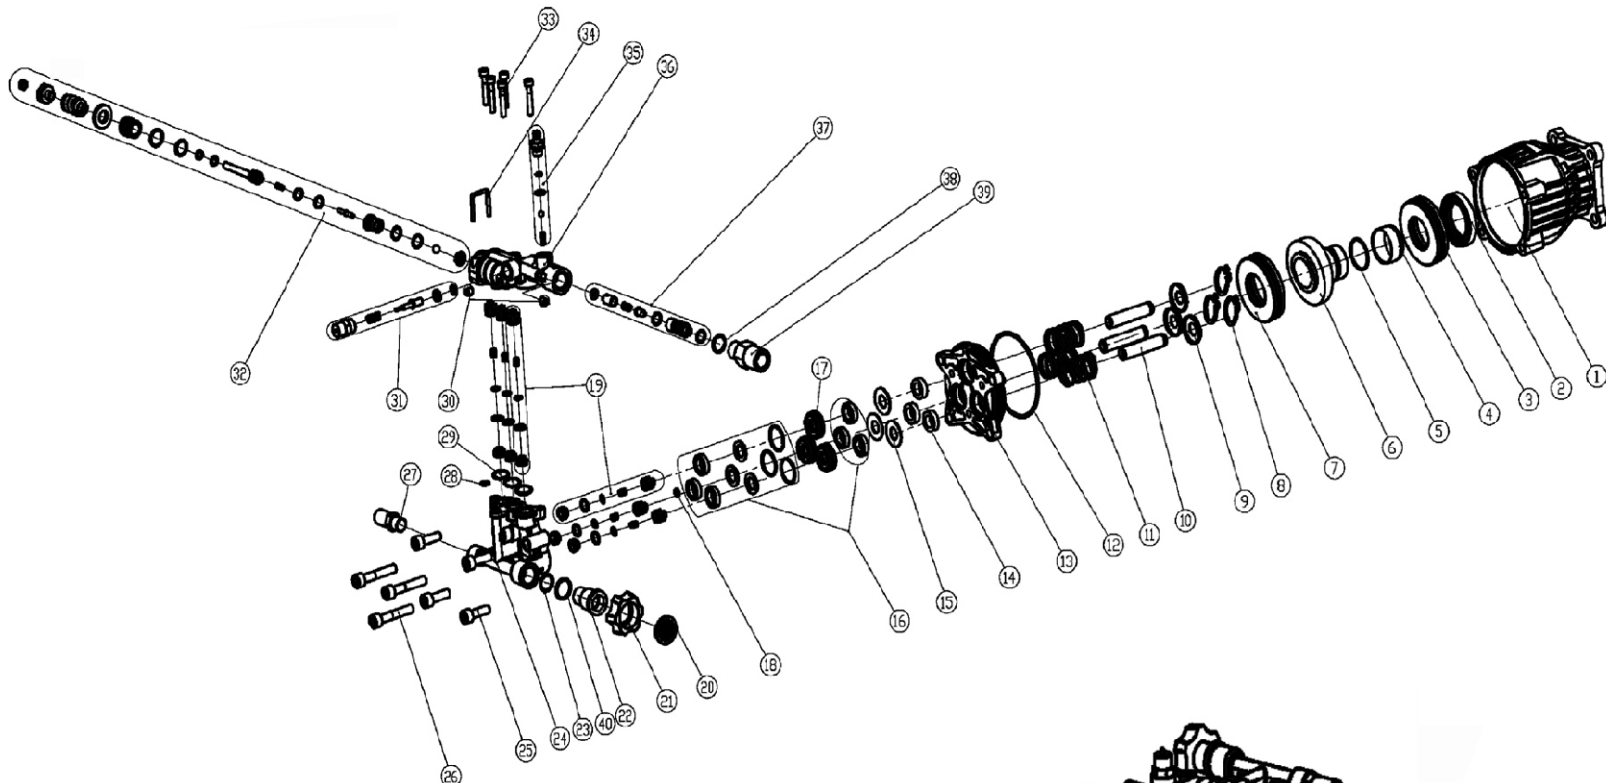

* NOT SHOWN

GUN 4500PSI @ 6.6GPM M22(M) x M22(F)
PART NO. 7106275

LANCE, 16" W/ 1/4" QC-F x M22(M)
PART NO. 7103550

HOSE, MORFLEX 1/4" x 25' x 3100PSI M22 x M22
PART NO. 7106419

SOAP HOSE & FILTER KIT
PART NO. 7102207

TORQUE SPECIFICATIONS			
ITEM	FT-LB	IN-LB	N-M
22	13	159	18
25	16	195	22
26	18	221	25
27	13	159	18
31	13	159	18
33	6	71	8
35	10	115	13
39	13	159	18

14 PART NO. 7105741

OIL SEAL KIT		
ITEM	QTY	DESCRIPTION
1	3	SEAL, OIL

37 PART NO. 7106530

VENTURI TUBE KIT		
ITEM	QTY	DESCRIPTION
1	1	O-RING
2	1	CHECK VALVE CORE
3	1	CHECK VALVE SPRING
4	1	NOZZLE
5	1	O-RING
6	1	VENTURI TUBE
7	1	O-RING

32 PART NO. 7104226

UNLOADER KIT		
ITEM	QTY	DESCRIPTION
1	1	NUT
2	1	ADJUSTING NUT
3	1	SPRING
4	1	SEATING RING
5	1	VALVE SHEATH
6	1	O-RING
7	1	O-RING
8	1	CHECKING RING
9	1	O-RING
10	1	VALVE POLE
11	1	SPRING
12	1	CHECKING RING
13	1	O-RING
15	1	PIN
17	1	UPPER SEAT
18	1	CHECKING RING
20	1	O-RING
21	1	STEEL BALL
22	1	BACK SEAT

520002 PUMP DRAWING PARTS LIST

ITEM	PART NO.	DESCRIPTION	QTY PER PUMP	COMMENT
1	7106683	Case	1	
2	7106632	Oil Seal	1	
3	7106633	Thrusting Bearing 2	1	
4	7106673	Back Ring, Wobble Plate	1	
5	7106674	O-Ring	1	
6	7106675	Wobble Plate	1	
7	7106635	Thrusting Bearing 1	1	
8	7106636	Clip	3	
9	7106637	Spring Base	3	
10	7106638	Plunger	3	
11	7106639	Spring, Plunger	3	
12	7106676	O-Ring	1	
13	7106677	Base, Plunger	1	
14	7105741	Oil Seal	3	Oil Seal Kit
15	7106642	Back Ring	3	
16	7106627	High Pressure Water Seal	3	Water Seal Kit
		Back Ring		
		O-Ring		
		Low Pressure Water Seal		
17	7106643	Back Ring	3	
18	7106644	O-Ring	1	
19	7104223	Valve Case	6	Valve Kit (INLET AND OUTLET)
		Spring		
		Valve Plate		
		Valve Seat		
		O-Ring		
20	7000123	Filter Gasket	1	
21	7105705	Nut	1	
22	7106678	Inlet Connector	1	
23	7106651	O-Ring	1	
24	7106679	Pump Head	1	
25	7106648	Screw	4	
26	7106649	Screw	3	
27	7101359	Thermal Protector	1	
28	7106680	O-Ring	1	
29	7106681	O-Ring	3	
30	7005061	Nut Plug	2	