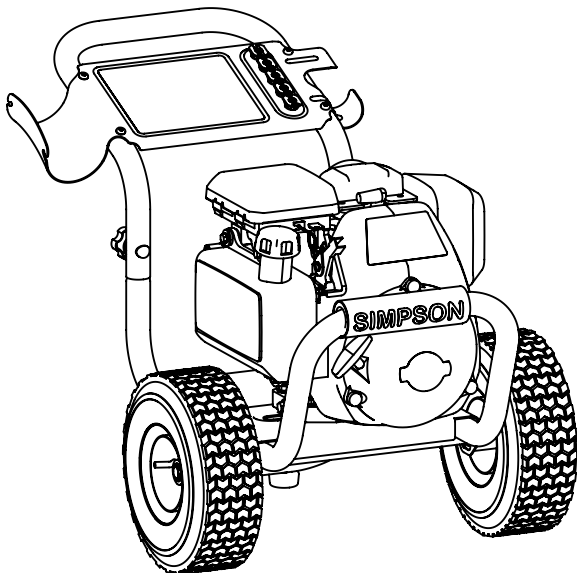

ITEM	PART NO.	DESCRIPTION	QTY
1	7104990	FRAME, BASE ASSY BLACK	1
2	7105471	HANDLE, SERVICE ASSEMBLY MS31025	1
† 2.1		HANDLE, REAR 18GA. 11.75" C-C BLACK	1
† 2.2		PLATE, DASHBOARD SILVER W/LABEL	1
† 2.3		NOZZLE HOLDER, 5PC RUBBER	1
† 2.4		SCREW, TORX PANHEAD 1/4"-20 x 3/4"	4
3	7107312	ENGINE SERVICE ASSEMBLY HONDA GC190	1
4	7104174	KEY, SHAFT 3/16" x 3/16" x 1 1/4"	1
¶ 5	7107656	PUMP, SERVICE ASSEMBLY MS31025H	1
† 5.1	520002	PUMP, 3100@2.4 HORIZ-AXIAL P/BOOST BRASS	1
† 5.2		CAP, UNLOADER COVER 1 1/2" x 5/8" BLACK	1
† 5.3		BOLT 5/16"-24 x 1" HHCS GR5	4
† 5.4		WASHER, SPLIT-LOCK 5/16" RUST RESISTANT	4
6	7105013	WHEEL, SERVICE KIT	1
† 6.1		POWER WASHER WHEEL, 4" x 10" BLK W/ 5/8" BRG	2
† 6.2		WASHER, 5/8" FLAT	2
† 6.3		CLIP, E-TYPE 0.625" x 0.042"	2
7	7103292	KIT, 5/8" TALL FOOT	2
† 7.1		FOOT, RUBBER 1.5"ODx.625"-5/16 INSERT	1
† 7.2	7103264	SCREW, TORX PANHEAD 1/4"-20 x 3/4"	1
8	7103750	MOUNTING KIT, ENGINE	1
† 8.1		BOLT, FLANGE 5/16"-18 x 1 3/4" HHFB	4
† 8.2		NUT, WHIZ 5/16"-18	4
9	7105474	HARDWARE KIT, PUMP MOUNTING	1
† 9.1		BOLT 5/16"-24 x 1" HHCS GR5	4
† 9.2		WASHER, SPLIT-LOCK 5/16" RUST RESISTANT	4
10	7104570	HARDWARE KIT, HANDLE MOUNTING	2
† 10.1		BOLT, SADDLE 5/16"-18 x 2"	1
† 10.2		KNOB, HANDLE 5/16-18	1
11	7104818	NOZZLE KIT, 2.8 5PC	1
12	7105186	HANDLE GRIP, SILVER	1
13	7106275	TRIGGER SPRAY GUN 4500PSI @ 6.6GPM M22(M) x M22(F)	1
14	7103550	LANCE, 16" W/ 1/4" QC-F x M22(M)	1
15	7106419	HOSE, MORFLEX 1/4" x 25' x 3100PSI M22(M) x M22(F)	1
16	7102207	SOAP HOSE AND FILTER KIT	1
* 17	7102045	TOOL, NOZZLE CLEANING, UNIVERSAL	1
* 18	7104994	MANUAL, MSH31025 MODEL SPECIFIC OPERATOR'S	1
* 19	7106397	BOX, MS31025 MODEL SPECIFIC SHIPPING	1

* NOT SHOWN

† NOT SOLD SEPERATELY

PUMP INFORMATION TABLE			
MACHINE SERIAL NO.	PUMP TYPE	PUMP PART NO.	PUMP KIT NO.
142431 TO PRESENT	3100PSI @ 2.4GPM	520002	7107656

ONLY THE LATEST VERSION OF THE PUMP IS AVAILABLE FOR REPLACEMENT