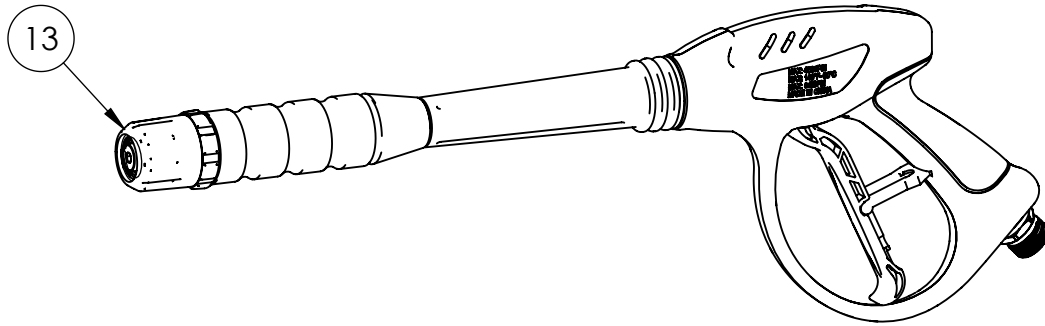

GUN 4500PSI @ 6.6GPM M22(M) x M22(F)
PART NO. 7106275