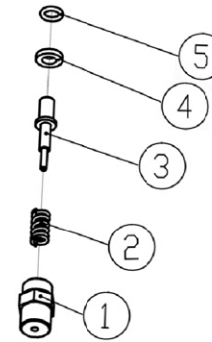

* NOT SHOWN

GUN 4500PSI @ 6.6GPM M22(M) x M22(F)
PART NO. 7106275

LANCE, 16" W/ 1/4" QC-F x M22(M)
PART NO. 7103550

HOSE, MORFLEX 1/4" x 25' x 3100PSI M22 x M22
PART NO. 7106419

SOAP HOSE & FILTER KIT
PART NO. 7102207

TORQUE SPECIFICATIONS			
ITEM	FT-LB	IN-LB	N-M
22	13	159	18
25	16	195	22
26	18	221	25
27	13	159	18
31	13	159	18
33	6	71	8
35	10	115	13
39	13	159	18

14 PART NO. 7105741

OIL SEAL KIT		
ITEM	QTY	DESCRIPTION
1	3	SEAL, OIL

16 PART NO. 7106627

WATER SEAL KIT		
ITEM	QTY	DESCRIPTION
1	3	HIGH PRESSURE SEAL
2	3	BACK RING
3	3	O-RING
4	3	LOW PRESSURE SEAL

19 PART NO. 7104223

VALVE KIT		
ITEM	QTY	DESCRIPTION
1	6	VALVE CASE
2	6	SPRING
3	6	VALVE PLATE
4	6	VALVE SEAT
5	6	O-RING

520002 PUMP DRAWING PARTS LIST

ITEM	PART NO.	DESCRIPTION	QTY PER PUMP	COMMENT
1	7106683	Case	1	
2	7106632	Oil Seal	1	
3	7106633	Thrusting Bearing 2	1	
4	7106673	Back Ring, Wobble Plate	1	
5	7106674	O-Ring	1	
6	7106675	Wobble Plate	1	
7	7106635	Thrusting Bearing 1	1	
8	7106636	Clip	3	
9	7106637	Spring Base	3	
10	7106638	Plunger	3	
11	7106639	Spring, Plunger	3	
12	7106676	O-Ring	1	
13	7106677	Base, Plunger	1	
14	7105741	Oil Seal	3	Oil Seal Kit
15	7106642	Back Ring	3	
16	7106627	High Pressure Water Seal	3	Water Seal Kit
		Back Ring		
		O-Ring		
		Low Pressure Water Seal		
17	7106643	Back Ring	3	
18	7106644	O-Ring	1	
19	7104223	Valve Case	6	Valve Kit (INLET AND OUTLET)
		Spring		
		Valve Plate		
		Valve Seat		
		O-Ring		
20	7000123	Filter Gasket	1	
21	7105705	Nut	1	
22	7106678	Inlet Connector	1	
23	7106651	O-Ring	1	
24	7106679	Pump Head	1	
25	7106648	Screw	4	
26	7106649	Screw	3	
27	7101359	Thermal Protector	1	
28	7106680	O-Ring	1	
29	7106681	O-Ring	3	
30	7005061	Nut Plug	2	