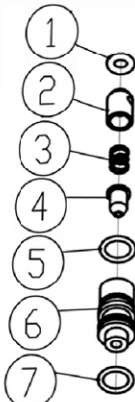

TORQUE SPECIFICATIONS			
ITEM	FT-LB	IN-LB	N-M
22	13	159	18
25	16	195	22
26	18	221	25
27	13	159	18
31	13	159	18
33	6	71	8
35	10	115	13
39	13	159	18

14 PART NO. 7105741

OIL SEAL KIT		
ITEM	QTY	DESCRIPTION
1	3	SEAL, OIL

16 PART NO. 7106627

WATER SEAL KIT		
ITEM	QTY	DESCRIPTION
1	3	HIGH PRESSURE SEAL
2	3	BACK RING
3	3	O-RING
4	3	LOW PRESSURE SEAL

19 PART NO. 7104223

VALVE KIT		
ITEM	QTY	DESCRIPTION
1	6	VALVE CASE
2	6	SPRING
3	6	VALVE PLATE
4	6	VALVE SEAT
5	6	O-RING

31 PART NO. 7106654

BOOST VALVE KIT		
ITEM	QTY	DESCRIPTION
1	1	VALVE CASE
2	1	VALVE SPRING
3	1	VALVE POLE
4	1	VALVE PLATE
5	1	O-RING

35 PART NO. 7104228

SOAP INJECTOR KIT		
ITEM	QTY	DESCRIPTION
1	1	HOSE BARB
2	1	O-RING
3	1	O-RING
4	1	STEEL BALL
5	1	SPRING

520002 PUMP DRAWING PARTS LIST

ITEM	PART NO.	DESCRIPTION	QTY PER PUMP	COMMENT
1	7106683	Case	1	
2	7106632	Oil Seal	1	
3	7106633	Thrusting Bearing 2	1	
4	7106673	Back Ring, Wobble Plate	1	
5	7106674	O-Ring	1	
6	7106675	Wobble Plate	1	
7	7106635	Thrusting Bearing 1	1	
8	7106636	Clip	3	
9	7106637	Spring Base	3	
10	7106638	Plunger	3	
11	7106639	Spring, Plunger	3	
12	7106676	O-Ring	1	
13	7106677	Base, Plunger	1	
14	7105741	Oil Seal	3	Oil Seal Kit
15	7106642	Back Ring	3	
16	7106627	High Pressure Water Seal	3	Water Seal Kit
		Back Ring		
		O-Ring		
		Low Pressure Water Seal		
17	7106643	Back Ring	3	
18	7106644	O-Ring	1	
19	7104223	Valve Case	6	Valve Kit (INLET AND OUTLET)
		Spring		
		Valve Plate		
		Valve Seat		
		O-Ring		
20	7000123	Filter Gasket	1	
21	7105705	Nut	1	
22	7106678	Inlet Connector	1	
23	7106651	O-Ring	1	
24	7106679	Pump Head	1	
25	7106648	Screw	4	
26	7106649	Screw	3	
27	7101359	Thermal Protector	1	
28	7106680	O-Ring	1	
29	7106681	O-Ring	3	
30	7005061	Nut Plug	2	