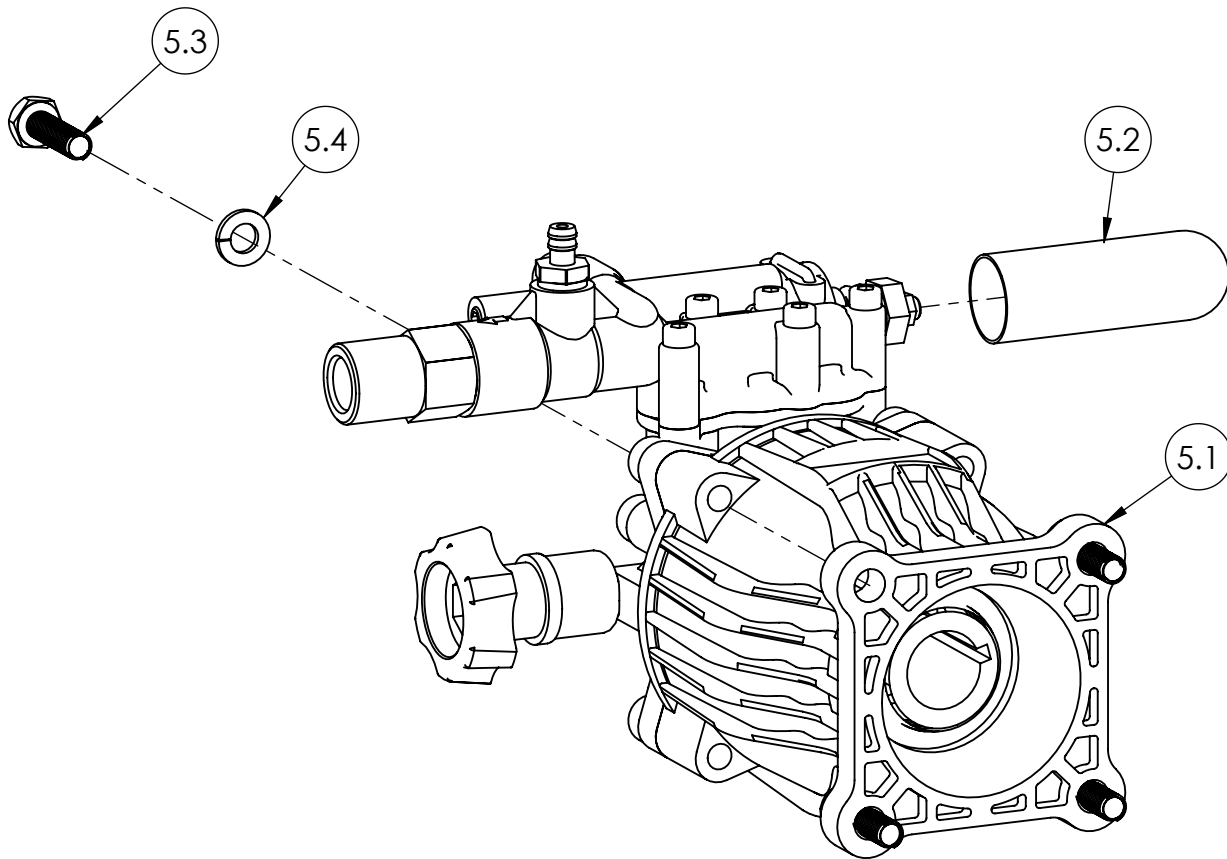

* NOT SHOWN

† NOT SOLD SEPERATELY

PUMP INFORMATION TABLE			
MACHINE SERIAL NO.	PUMP TYPE	PUMP PART NO.	PUMP KIT NO.
142431 TO PRESENT	3100PSI @ 2.4GPM	520002	7107656

ONLY THE LATEST VERSION OF THE PUMP IS AVAILABLE FOR REPLACEMENT

SIZE	DWG. NO.	REV.
A	60652-S	A
SCALE: N/A	ECN# DC14-0100	SHEET 2 OF 9

PUMP, SERVICE ASSEMBLY MS31025H
PART NO. 7107656

ITEM	PART NO.	DESCRIPTION	QTY
5.1	520002	PUMP, 3100@2.4 HORIZ-AXIAL P/BOOST BRASS	1
5.2		CAP, UNLOADER COVER 1 1/2" x 5/8" BLACK	1
5.3		BOLT 5/16"-24 x 1" HHCS GR5	4
5.4		WASHER, SPLIT-LOCK 5/16" RUST RESISTANT	4
* 4	7104174	KEY, SHAFT 3/16" x 3/16" x 1 1/4"	1