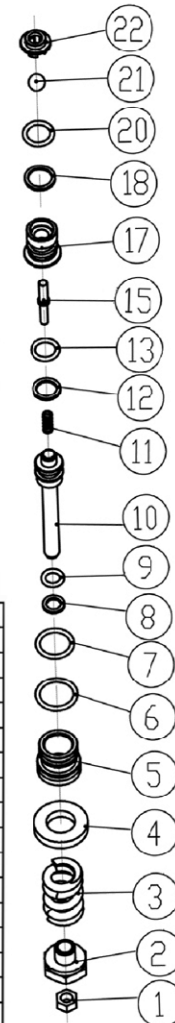

VENTURI TUBE KIT		
ITEM	QTY	DESCRIPTION
1	1	O-RING
2	1	CHECK VALVE CORE
3	1	CHECK VALVE SPRING
4	1	NOZZLE
5	1	O-RING
6	1	VENTURI TUBE
7	1	O-RING

32 PART NO. 7104226

UNLOADER KIT		
ITEM	QTY	DESCRIPTION
1	1	NUT
2	1	ADJUSTING NUT
3	1	SPRING
4	1	SEATING RING
5	1	VALVE SHEATH
6	1	O-RING
7	1	O-RING
8	1	CHECKING RING
9	1	O-RING
10	1	VALVE POLE
11	1	SPRING
12	1	CHECKING RING
13	1	O-RING
15	1	PIN
17	1	UPPER SEAT
18	1	CHECKING RING
20	1	O-RING
21	1	STEEL BALL
22	1	BACK SEAT