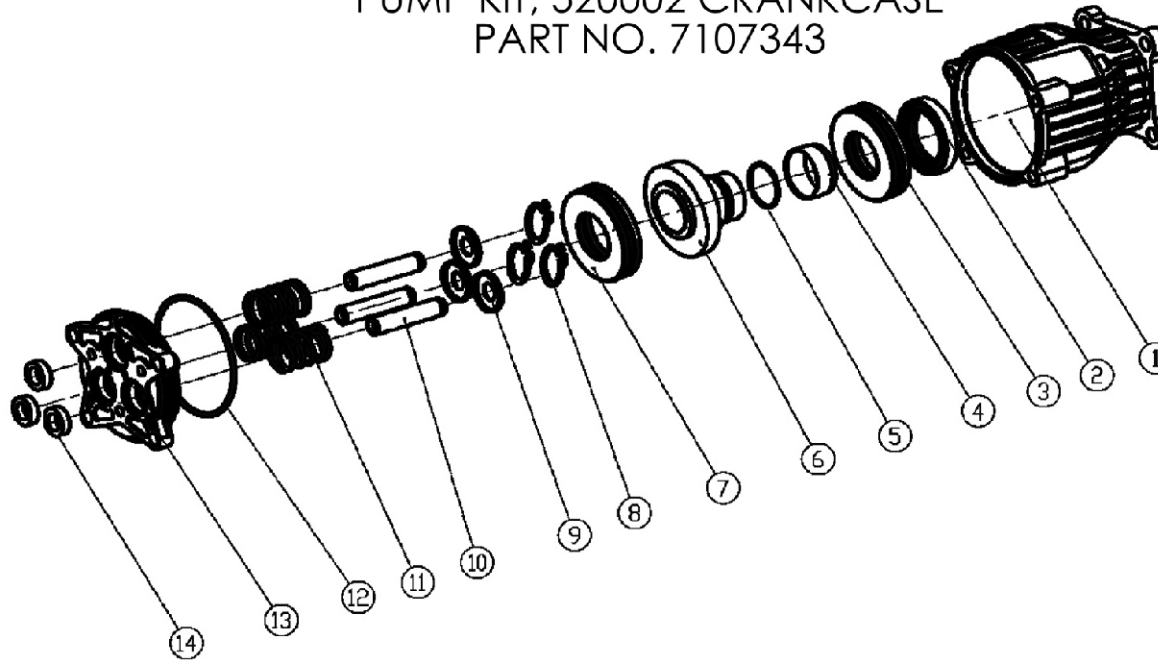

PUMP KIT, 520002 CRANKCASE
PART NO. 7107343

520002 PUMP DRAWING PARTS LIST

ITEM	PART NO.	DESCRIPTION	QTY PER PUMP	COMMENT
1	7106683	Case	1	
2	7106632	Oil Seal	1	
3	7108633	Thrusting Bearing 2	1	
4	7106673	Back Ring, Wobble Plate	1	
5	7106674	O-Ring	1	
6	7106675	Wobble Plate	1	
7	7106635	Thrusting Bearing 1	1	
8	7106636	Clip	3	
9	7106637	Spring Base	3	
10	7106638	Plunger	3	
11	7106639	Spring, Plunger	3	
12	7106676	O-Ring	1	
13	7106677	Base, Plunger	1	
14	7105741	Oil Seal	3	Oil Seal Kit