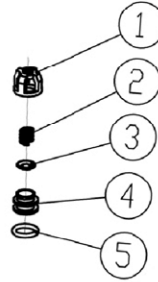

* NOT SHOWN

GUN 4500PSI @ 6.6GPM M22(M) x M22(F)
PART NO. 7106275

LANCE, 16" W/ 1/4" QC-F x M22(M)
PART NO. 7103550

HOSE, MORFLEX 1/4" x 25' x 3100PSI M22 x M22
PART NO. 7106419

SOAP HOSE & FILTER KIT
PART NO. 7102207

TORQUE SPECIFICATIONS			
ITEM	FT-LB	IN-LB	N-M
22	13	159	18
25	16	195	22
26	18	221	25
27	13	159	18
31	13	159	18
33	6	71	8
35	10	115	13
39	13	159	18

14 PART NO. 7105741

OIL SEAL KIT		
ITEM	QTY	DESCRIPTION
1	3	SEAL, OIL

16 PART NO. 7106627

WATER SEAL KIT		
ITEM	QTY	DESCRIPTION
1	3	HIGH PRESSURE SEAL
2	3	BACK RING
3	3	O-RING
4	3	LOW PRESSURE SEAL

19 PART NO. 7104223

VALVE KIT		
ITEM	QTY	DESCRIPTION
1	6	VALVE CASE
2	6	SPRING
3	6	VALVE PLATE
4	6	VALVE SEAT
5	6	O-RING

520002 PUMP DRAWING PARTS LIST

ITEM	PART NO.	DESCRIPTION	QTY PER PUMP	COMMENT
1	7106683	Case	1	
2	7106632	Oil Seal	1	
3	7106633	Thrusting Bearing 2	1	
4	7106673	Back Ring, Wobble Plate	1	
5	7106674	O-Ring	1	
6	7106675	Wobble Plate	1	
7	7106635	Thrusting Bearing 1	1	
8	7106636	Clip	3	
9	7106637	Spring Base	3	
10	7106638	Plunger	3	
11	7106639	Spring, Plunger	3	
12	7106676	O-Ring	1	
13	7106677	Base, Plunger	1	
14	7105741	Oil Seal	3	Oil Seal Kit
15	7106642	Back Ring	3	
16	7106627	High Pressure Water Seal	3	Water Seal Kit
		Back Ring		
		O-Ring		
		Low Pressure Water Seal		
17	7106643	Back Ring	3	
18	7106644	O-Ring	1	
19	7104223	Valve Case	6	Valve Kit (INLET AND OUTLET)
		Spring		
		Valve Plate		
		Valve Seat		
		O-Ring		
20	7000123	Filter Gasket	1	
21	7105705	Nut	1	
22	7106678	Inlet Connector	1	
23	7106651	O-Ring	1	
24	7106679	Pump Head	1	
25	7106648	Screw	4	
26	7106649	Screw	3	
27	7101359	Thermal Protector	1	
28	7106680	O-Ring	1	
29	7106681	O-Ring	3	
30	7005061	Nut Plug	2	