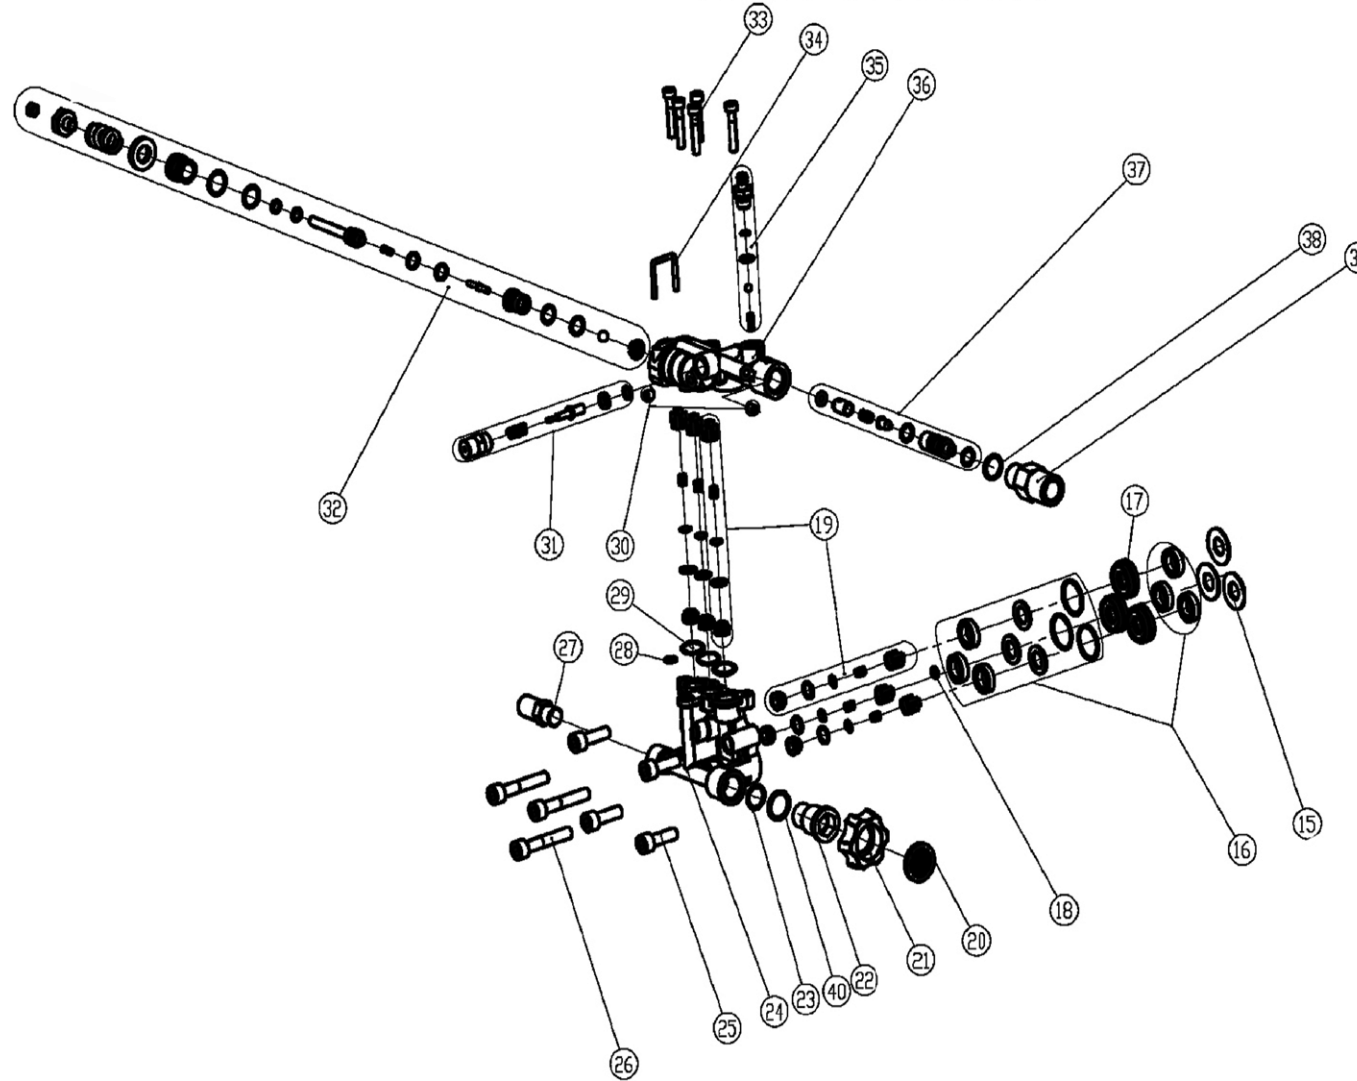

PUMP KIT, 520002 MANIFOLD PART NO. 7107344

520002 PUMP DRAWING PARTS LIST

Part No.	Description	Quantity	Kit Name
16	7108942 Back Ring	3	Water Seal Kit
	High Pressure Water Seal		
7108927	Back Ring	3	
	O-Ring		
	Low Pressure Water Seal		
17	7108943 Back Ring	3	
18	7108944 O-Ring	1	
	Valve Case		Valve Kit (INLET AND OUTLET)
	Spring		
19	7104223 Valve Plate	6	
	Valve Seal		
	O-Ring		
	O-Ring		
20	7000123 Filter Gasket	1	
21	7102705 Nut	1	
22	7106678 Inlet Connector	1	
23	7106651 O-Ring	1	
24	7106679 Pump Head	1	
25	7106648 Screw	4	
26	7106649 Screw	3	
27	7101359 Thermal Protector	1	
28	7106980 O-Ring	1	
29	7106981 O-Ring	3	
30	7005961 Nut Plug	2	
	Boost Valve Case		Pressure Boost Valve Kit
	Boost Valve Spring		
31	7106954 Boost Valve Pin	1	
	Boost Valve Plate		
	O-Ring		
	Nut		Unloader Kit
	Adjusting Nut		
	Spring		
	Sealing Ring		
	Valve Sheath		
	O-Ring		
	O-Ring		
	Checking Ring		
	O-Ring		
32	7104226 Valve Pin	1	
	Spring		
	Checking Ring		
	O-Ring		
	Pin		
	Upper Seat		
	Checking Ring		
	O-Ring		
	Steel Ball		
	Back Seal		
33	7106982 Screw	5	
34	7106655 O-Pin	1	
	Nozzle		Soap injector Kit
	O-Ring		
35	7104228 O-Ring	1	
	Spring		
	Steel Ball		
36	7106987 Manifold	1	
	O-Ring		Venturi Tube Kit
	Checking Valve Case		
	Checking Valve Spring		
37	7106930 Nozzle	1	
	O-Ring		
	Venturi Tube		
	O-Ring		
38	7106651 O-Ring	1	
39	7106686 Outlet Connector	1	
40	7106652 O-Ring	1