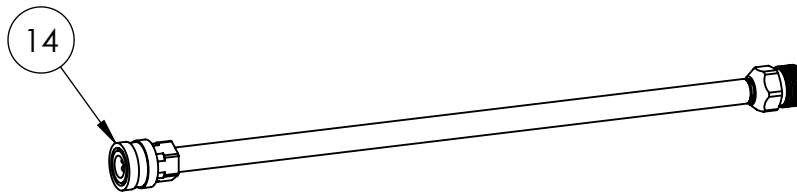

LANCE, 16" W/ 1/4" QC-F x M22(M)
PART NO. 7103550